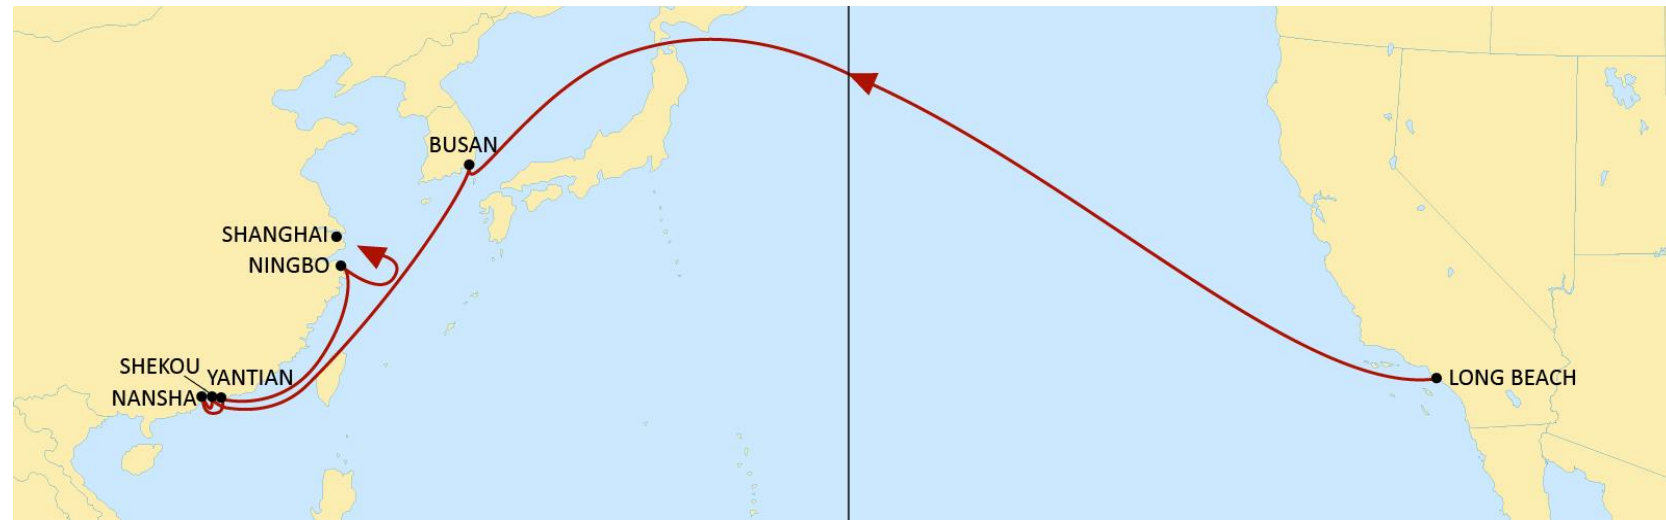

MAPLE

TRANSPACIFIC WEST COAST CANADA

EASTBOUND

- Dedicated Canadian service with both Vancouver and Prince Rupert call
- Fast connection from China, South Korea and Japan to PNW

	PRINCE RUPERT	VANCOUVER
XIAMEN	22	27
YANTIAN	19	24
NINGBO	16	21
SHANGHAI	14	19
BUSAN	12	16
YOKOHAMA	9	14

	LOS ANGELES	OAKLAND
PORT KLANG	30	35
SINGAPORE	28	34
LAEM CHABANG	22	28
VUNG TAU	19	25
BUSAN	12	18

WESTBOUND

PEARL

TRANSPACIFIC WEST COAST USA

WESTBOUND

- Direct service to Yokohama
- Reliable connection Xiamen
- Fast transit time to Vung Tau

	YOKOHAMA	XIAMEN	VUNG TAU	HONG KONG	YANTIAN
LOS ANGELES	18	22	31	36	38

JAGUAR

TRANSPACIFIC WEST COAST USA

WESTBOUND

- Reliable connection to Busan
- Direct service to Shekou, Nansha, Yantian and Ningbo.

	BUSAN	SHEKOU	NANSHA	YANTIAN	NINGBO	SHANGHAI
LONG BEACH	20	24	26	28	32	35

ORIENT

TRANSPACIFIC WEST COAST USA

WESTBOUND

- Reliable connections to North and Central China

	QINGDAO	SHANGHAI	NINGBO	BUSAN
LONG BEACH	22	26	29	31
OAKLAND	17	21	24	26

MAPLE

TRANSPACIFIC WEST COAST CANADA

WESTBOUND