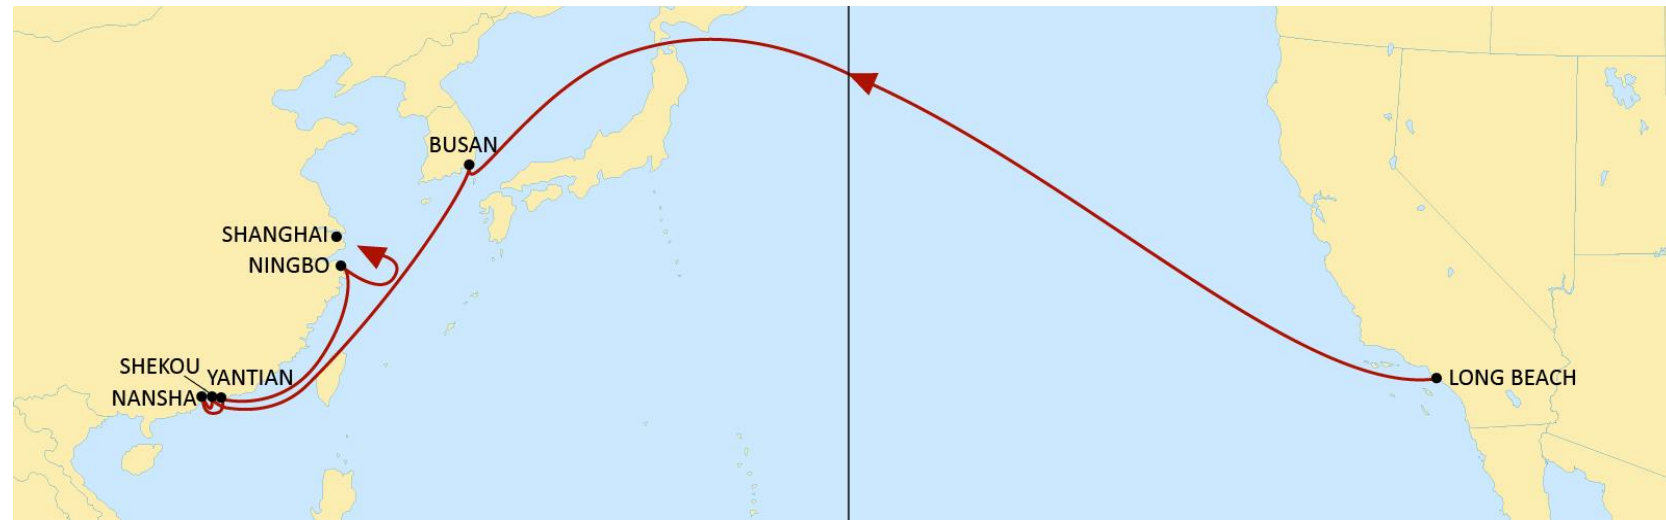

## TRANSPACIFIC WEST COAST USA

### WESTBOUND

- Direct service to Yokohama
- Reliable connection Xiamen
- Fast transit time to Vung Tau

	YOKOHAMA	XIAMEN	VUNG TAU	HONG KONG	YANTIAN
LOS ANGELES	18	22	31	36	38

### WESTBOUND

- Reliable connection to Busan
- Direct service to Shekou, Nansha, Yantian and Ningbo.

	BUSAN	SHEKOU	NANSHA	YANTIAN	NINGBO	SHANGHAI
LONG BEACH	20	24	26	28	32	35