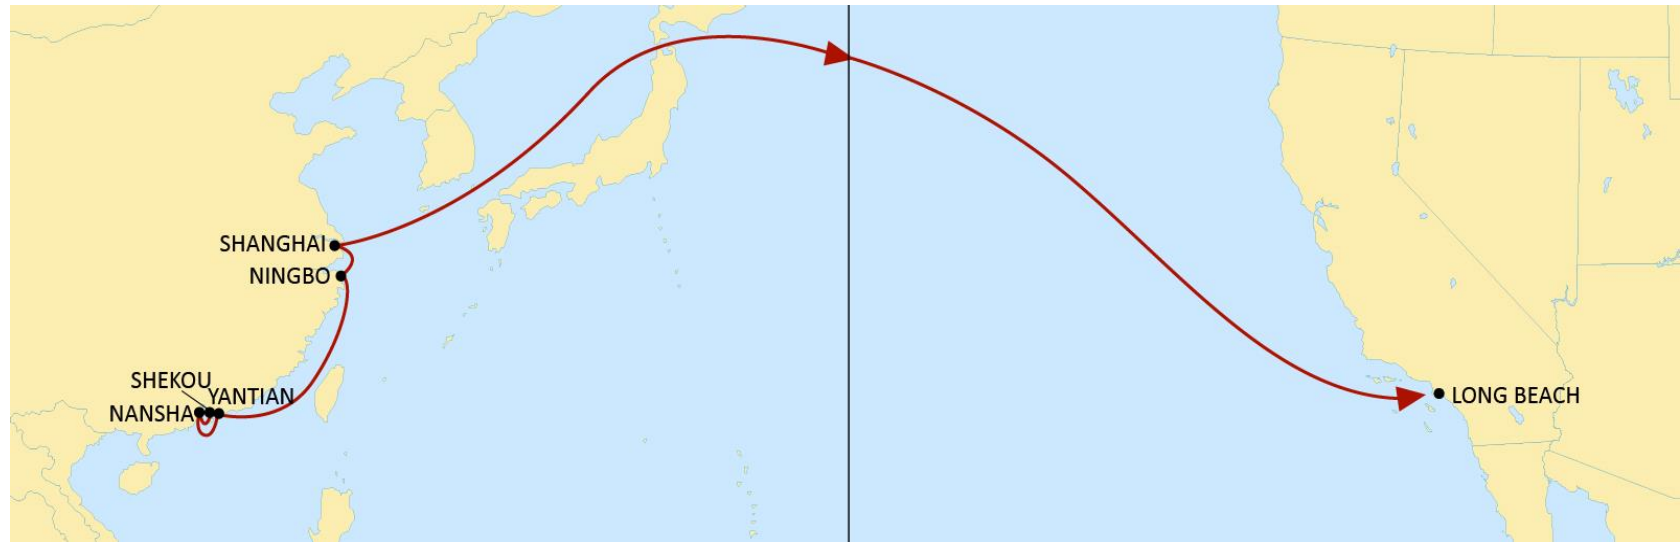

## TRANSPACIFIC WEST COAST USA

### EASTBOUND

- Reliable Vietnam and South China product to the Pacific Southwest (Los Angeles P400) and US hinterland.

	LOS ANGELES
VUNG TAU	24
HONG KONG	20
YANTIAN	17
XIAMEN	14

### EASTBOUND

- Alternative South China to PSW (Long Beach Pier T)
- Competitive transit time from Ningbo and Shanghai

	LONG BEACH
SHEKOU	24
NANSHA	22
YANTIAN	20
NINGBO	16
SHANGHAI	13