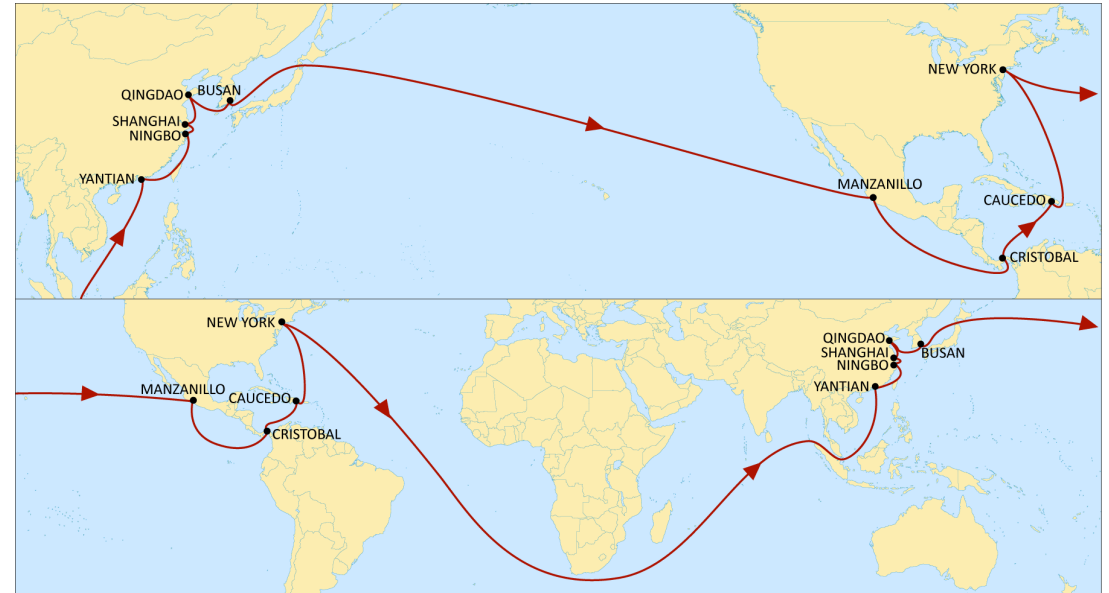

# ASIA TO USA EAST COAST OVERVIEW

AMERICA	EMPIRE	AMBERJACK	LONE STAR EXPRESS	EMERALD	ELEPHANT	PELICAN	SANTANA
HONG KONG	YANTIAN	QINGDAO	SHANGHAI	XIAMEN	LAEM CHABANG	XIAMEN	YANTIAN
NANSHA	XIAMEN	NINGBO	NINGBO	YANTIAN	SINGAPORE	YANTIAN	NINGBO
YANTIAN	NINGBO	SHANGHAI		SHANGHAI	TANJUNG PELEPAS		SHANGHAI
VUNG TAU	SHANGHAI				COLOMBO		QINGDAO
					SALALAH		BUSAN
SINGAPORE	BUSAN	BUSAN	BUSAN	BUSAN		BUSAN	MANZANILLO
		PANAMA	PANAMA			PANAMA	PANAMA
NEW YORK	NEW YORK	KINGSTON	MOBILE	CRISTOBAL	NEW YORK	HOUSTON	CRISTOBAL
CHARLESTON	NORFOLK	CHARLESTON	HOUSTON	SAVANNAH	NORFOLK	MOBILE	CAUCEDO
SAVANNAH	BALTIMORE	SAVANNAH	NEW ORLEANS	JACKSONVILLE	SAVANNAH	TAMPA	
MIAMI		NORFOLK	MIAMI	WILMINGTON			NEW YORK
			FREEPORT	NEW YORK			
FREEPORT		KINGSTON					
		PANAMA	PANAMA			PANAMA	SUEZ
		BUSAN	RODMAN			BALBOA	YANTIAN
			BUSAN			BUSAN	

## PORT ROTATION:

LAEM CHABANG – SINGAPORE – TANJUNG PELEPAS – COLOMBO – SALALAH –  
NEW YORK – NORFOLK - SAVANNAH

	NEW YORK	NORFOLK	SAVANNAH
LAEM CHABANG	43	46	49
SINGAPORE	38	41	44
TANJUNG PELEPAS	35	39	42
COLOMBO	31	34	37
SALALAH	26	29	32

## PORT ROTATION:

XIAMEN – YANTIAN – BUSAN – HOUSTON – MOBILE – TAMPA

	HOUSTON	MOBILE	TAMPA
XIAMEN	32	37	40
YANTIAN	29	35	38
BUSAN	25	30	33

## PORT ROTATION:

YANTIAN – NINGBO – SHANGHAI – QINGDAO – BUSAN – MANZANILLO – CRISTOBAL – CAUCEDO – NEW YORK

	MANZANILLO	CRISTOBAL	CAUCEDO	NEW YORK
YANTIAN	25	32	35	40
NINGBO	22	29	32	37
SHANGHAI	21	27	30	36
QINGDAO	19	25	28	34
BUSAN	16	23	26	31