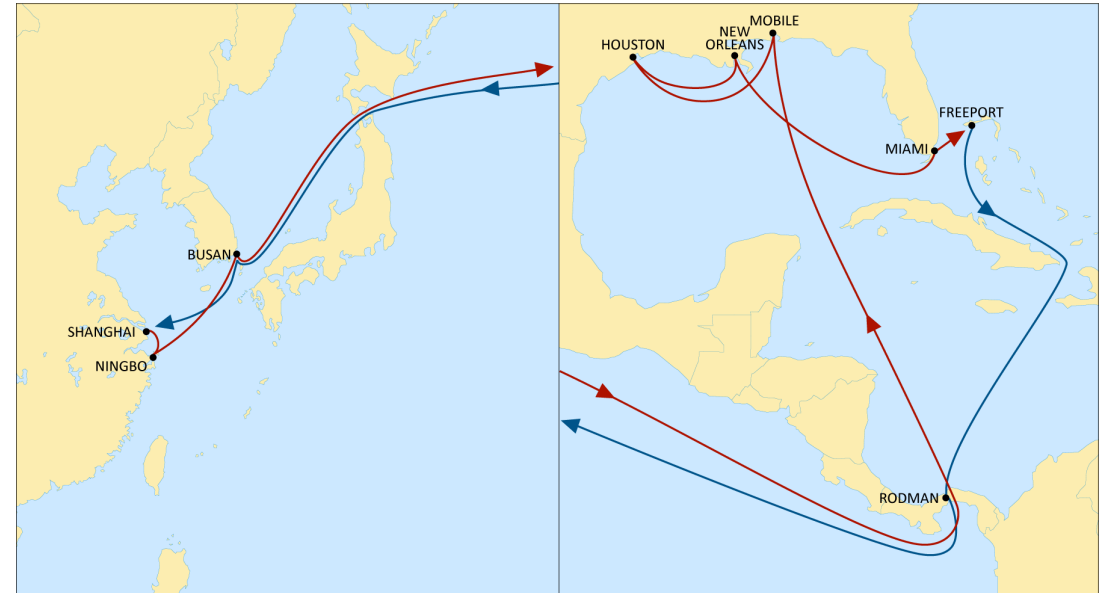

## PORT ROTATION:

YANTIAN – XIAMEN – NINGBO – SHANGHAI – BUSAN – NEW YORK – NORFOLK – BALTIMORE

	NEW YORK	NORFOLK	BALTIMORE
YANTIAN	37	41	45
XIAMEN	34	39	43
NINGBO	32	36	40
SHANGHAI	29	34	38
BUSAN	27	31	35

## PORT ROTATION:

QINGDAO – NINGBO – SHANGHAI – BUSAN – KINGSTON – CHARLESTON – SAVANNAH – NORFOLK

	KINGSTON	CHARLESTON	SAVANNAH	NORFOLK
QINGDAO	28	32	34	37
NINGBO	26	29	31	35
SHANGHAI	24	27	29	33
BUSAN	21	25	27	30

## PORT ROTATION:

SHANGHAI – NINGBO – BUSAN – MOBILE – HOUSTON – NEW ORLEANS – MIAMI – FREEPORT

	MOBILE	HOUSTON	NEW ORLEANS	MIAMI	FREEPORT
SHANGHAI	30	34	38	41	43
NINGBO	28	31	35	39	41
BUSAN	24	28	32	36	37

## PORT ROTATION:

YANTIAN – NINGBO – SHANGHAI – QINGDAO – BUSAN – MANZANILLO – CRISTOBAL – CAUCEDO – NEW YORK

	MANZANILLO	CRISTOBAL	CAUCEDO	NEW YORK
YANTIAN	25	32	35	40
NINGBO	22	29	32	37
SHANGHAI	21	27	30	36
QINGDAO	19	25	28	34
BUSAN	16	23	26	31