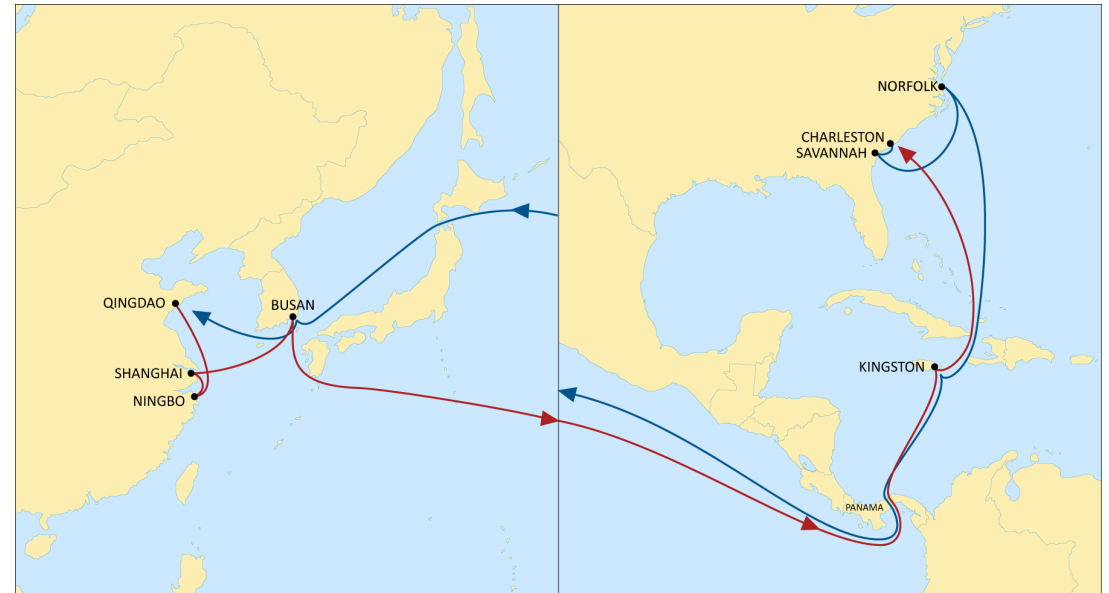

## PORT ROTATION:

HONG KONG – NANSHA – YANTIAN – VUNG TAU – SINGAPORE – NEW YORK –  
CHARLESTON – SAVANNAH – MIAMI – FREEPORT

	NEW YORK	CHARLESTON	SAVANNAH	MIAMI	FREEPORT
HONG KONG	42	45	47	50	52
NANSHA	41	44	46	49	51
YANTIAN	39	42	44	47	49
VUNG TAU	36	39	41	44	46
SINGAPORE	33	36	38	41	43

## PORT ROTATION:

YANTIAN – XIAMEN – NINGBO – SHANGHAI – BUSAN – NEW YORK – NORFOLK – BALTIMORE

	NEW YORK	NORFOLK	BALTIMORE
YANTIAN	37	41	45
XIAMEN	34	39	43
NINGBO	32	36	40
SHANGHAI	29	34	38
BUSAN	27	31	35

## PORT ROTATION:

QINGDAO – NINGBO – SHANGHAI – BUSAN – KINGSTON – CHARLESTON – SAVANNAH – NORFOLK

	KINGSTON	CHARLESTON	SAVANNAH	NORFOLK
QINGDAO	28	32	34	37
NINGBO	26	29	31	35
SHANGHAI	24	27	29	33
BUSAN	21	25	27	30

## PORT ROTATION:

SHANGHAI – NINGBO – BUSAN – MOBILE – HOUSTON – NEW ORLEANS – MIAMI – FREEPORT

	MOBILE	HOUSTON	NEW ORLEANS	MIAMI	FREEPORT
SHANGHAI	30	34	38	41	43
NINGBO	28	31	35	39	41
BUSAN	24	28	32	36	37