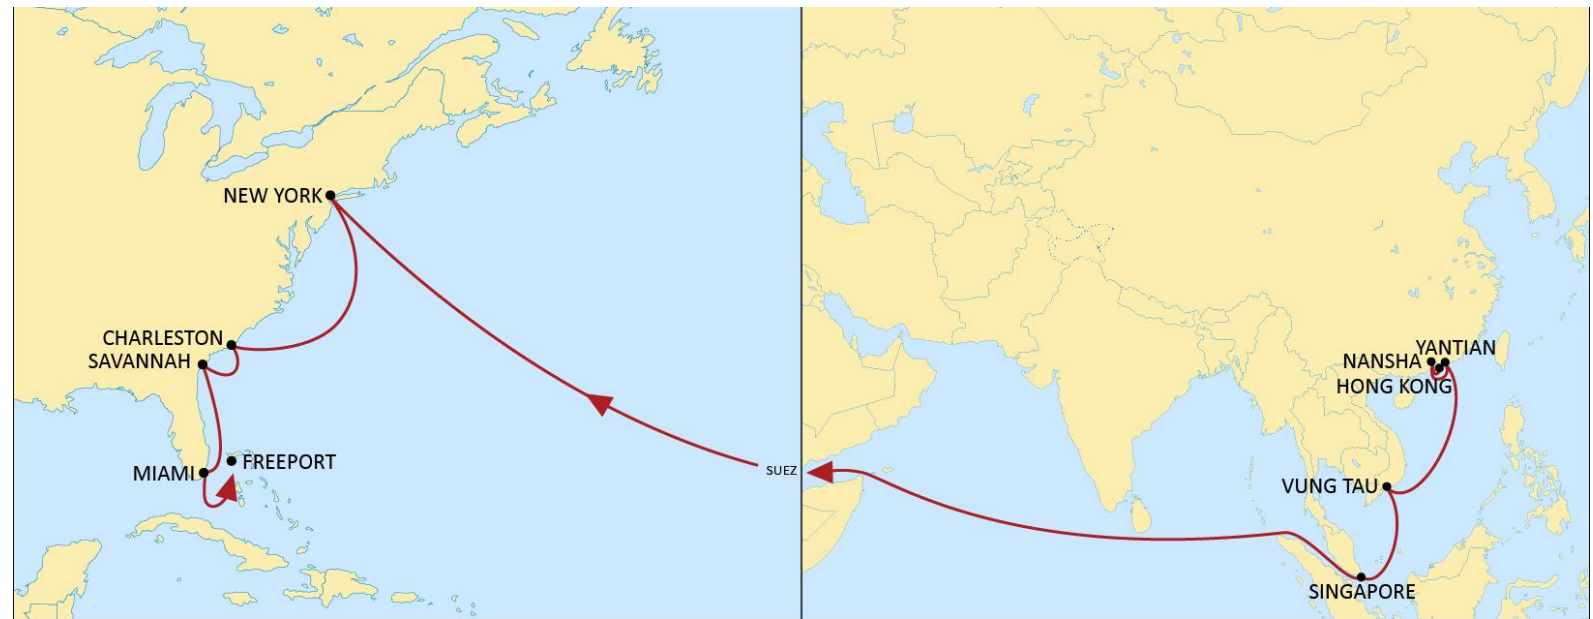

# **ASIA TO USA EAST COAST**

---

## ASIA TO USA EAST COAST

### WESTBOUND

- Direct South China and Vietnam connections to the US East Coast through Suez.
- Alternative South East Asia service connecting through our extensive South East Asia feeder network in Singapore to the US East Coast.
- US port coverage in New York, Charleston, Savannah, Miami and other ports served through our feeder network, transshipping in Freeport, Bahamas.

### EASTBOUND

- Express direct US Gulf service through Panama, linking Central China and South Korea with Mobile, Houston, New Orleans and Miami with competitive transit times.
- Non-direct US ports served through our feeder network, transshipping in Freeport, Bahamas.
- Non-direct Asia ports served through our feeder network, transshipping in Shanghai, Ningbo and Busan.