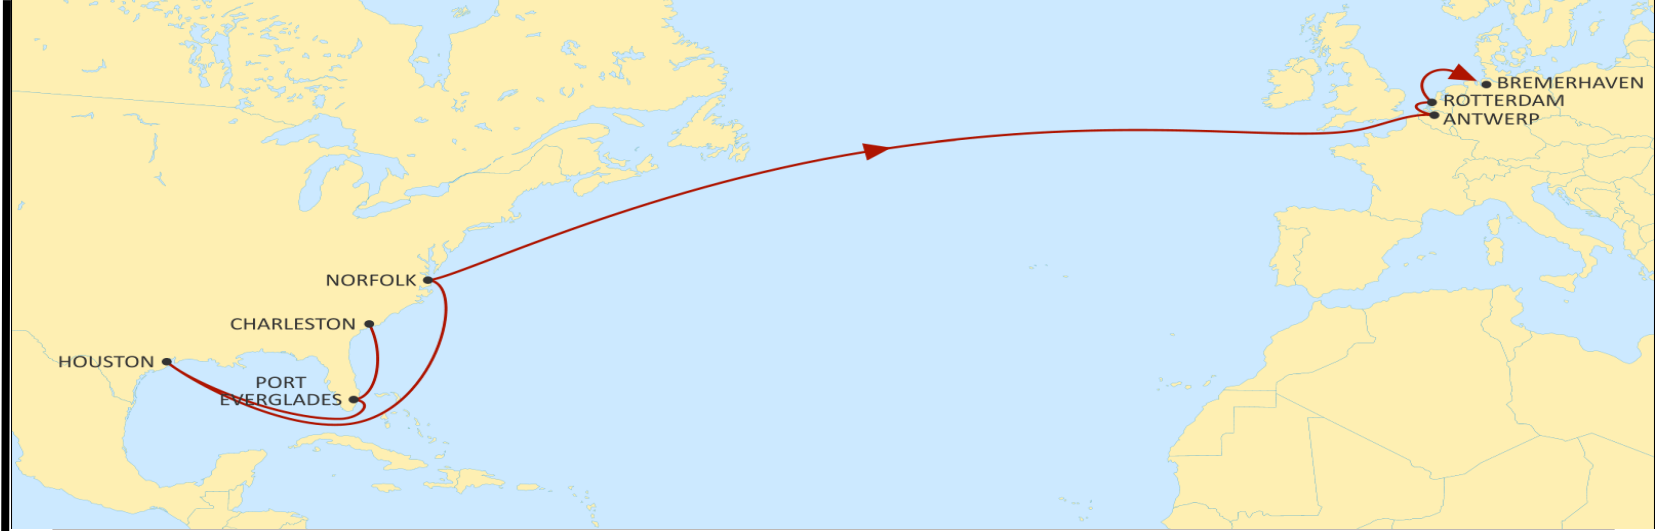

	NEW YORK	BALTIMORE	NORFOLK	SAVANNAH
BREMERHAVEN	13	15	17	21
FELIXSTOWE	11	14	15	19
ANTWERP	9	12	13	17
LE HAVRE	7	10	11	15

TRANSATLANTIC NORTH EUROPE

NEUATL3

WESTBOUND

- Faster transit times from North West Continent ports to New Orleans & Mobile.

	CHARLESTON	SAVANNAH	FREEPORT	VERACRUZ	ALTAMIRA	NEW ORLEANS	MOBILE
ANTWERP	16	17	18	22	23	27	29
FELIXSTOWE	14	15	17	20	22	2+	28
ROTTERDAM	13	14	15	19	21	24	26
BREMERHAVE N	10	11	13	16	18	22	24
LE HAVRE	9	10	11	15	16	20	22

TRANSATLANTIC NORTH EUROPE

NEUATL1

EASTBOUND

- Market-leading transit times from Houston and Norfolk
- Direct call from Port Everglades.
- 2nd Charleston loading option on the network

	ANTWERP	ROTTERDAM	BREMERHAVEN
CHARLESTON	19	21	22
PORT EVERGLADES	17	19	20
HOUSTON	13	15	16
NORFOLK	8	10	12

	BREMERHAVEN	FELIXSTOWE	ANTWERP	LE HAVRE
BALTIMORE	17	19	20	23
NORFOLK	15	17	19	21
SAVANNAH	12	14	16	18
NEW YORK	9	11	12	15

TRANSATLANTIC NORTH EUROPE

NEUATL3

EASTBOUND

- Market leading transit times ex USA South Atlantic ports
- Excellent US Gulf coverage with Fast transit times