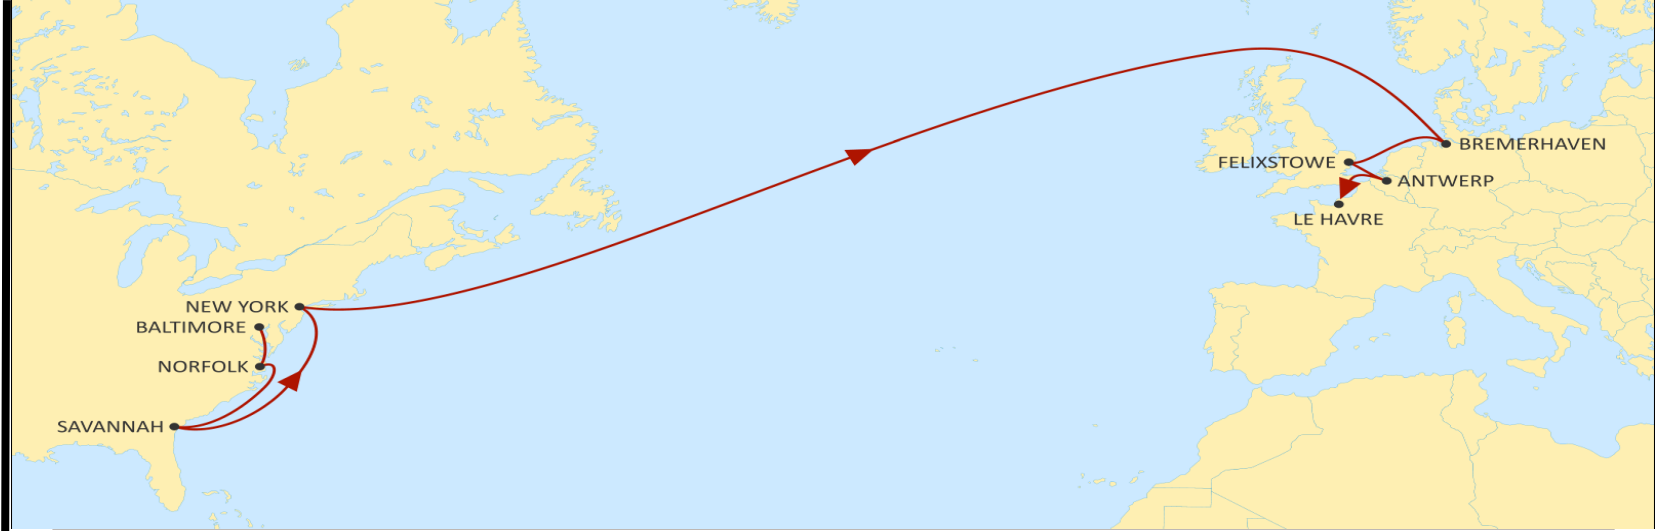

	NEW YORK	BALTIMORE	NORFOLK	SAVANNAH
BREMERHAVEN	13	15	17	21
FELIXSTOWE	11	14	15	19
ANTWERP	9	12	13	17
LE HAVRE	7	10	11	15

TRANSATLANTIC NORTH EUROPE

NEUATL3

WESTBOUND

- Faster transit times from North West Continent ports to New Orleans & Mobile.

TRANSATLANTIC NORTH EUROPE

NEUATL1

EASTBOUND

- Market-leading transit times from Houston and Norfolk
- Direct call from Port Everglades.
- 2nd Charleston loading option on the network

	ANTWERP	ROTTERDAM	BREMERHAVEN
CHARLESTON	19	21	22
PORT EVERGLADES	17	19	20
HOUSTON	13	15	16
NORFOLK	8	10	12

TRANSATLANTIC NORTH EUROPE

NEUATL2

EASTBOUND

- New call from Wilmington
- Additional Eastbound call from Savannah
- Market leading transit times ex USA East Coast
- 2M network supplemented with additional Eastbound calls from Boston, Philadelphia and Jacksonville

	BREMERHAVEN	FELIXSTOWE	ANTWERP	LE HAVRE
BALTIMORE	17	19	20	23
NORFOLK	15	17	19	21
SAVANNAH	12	14	16	18
NEW YORK	9	11	12	15

TRANSATLANTIC NORTH EUROPE

NEUATL3

EASTBOUND

- Market leading transit times ex USA South Atlantic ports
- Excellent US Gulf coverage with Fast transit times