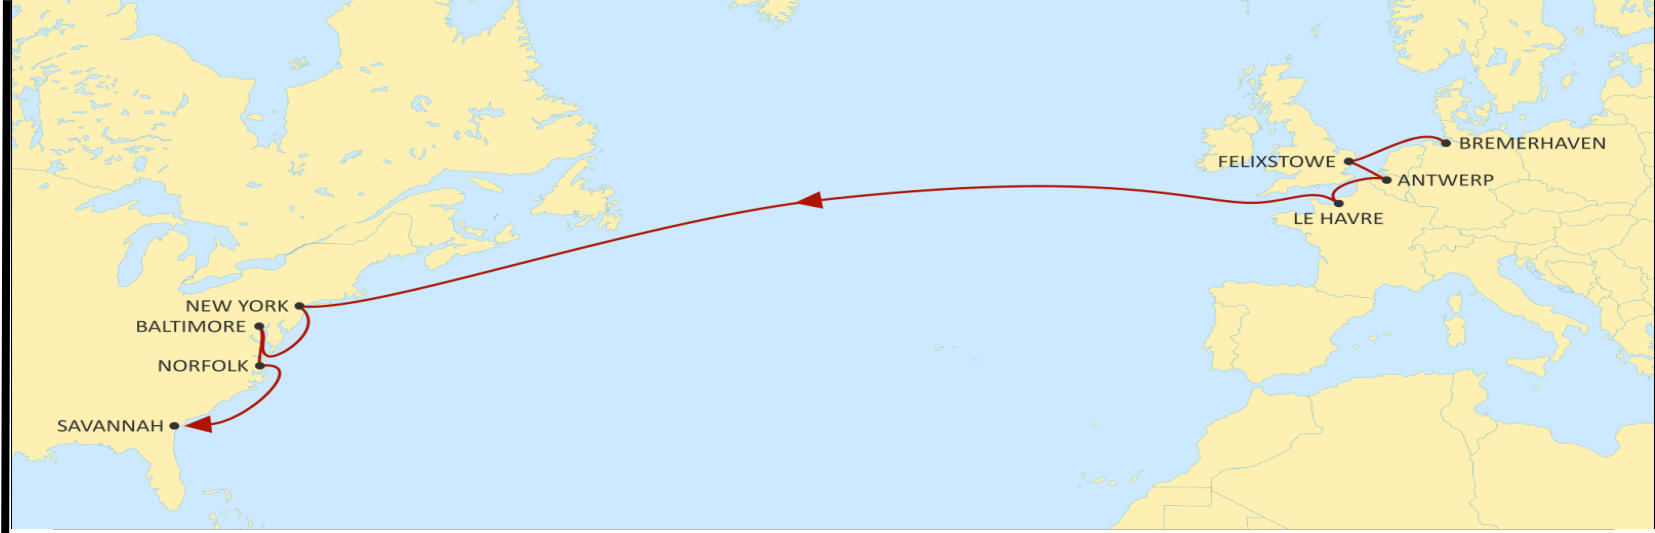

TRANSATLANTIC NORTH EUROPE

NEUATL1

WESTBOUND

- Faster transit times from all North European ports to Houston.
- Faster transit times from Bremerhaven to Norfolk.
- USA Flag vessels.

	NORFOLK	CHARLESTON	PORT EVERGLADES	HOUSTON
ANTWERP	12	14	16	19
ROTTERDAM	10	12	14	17
BREMERHAVEN	9	11	13	16

TRANSATLANTIC NORTH EUROPE

NEUATL2

WESTBOUND

- Faster transit times from Antwerp to New York.
- With the additional call at Wilmington Port supplemented with calls to Boston, Philadelphia, we will offer the widest coverage of the USA East Coast Ports

	NEW YORK	BALTIMORE	NORFOLK	SAVANNAH
BREMERHAVEN	13	15	17	21
FELIXSTOWE	11	14	15	19
ANTWERP	9	12	13	17
LE HAVRE	7	10	11	15

TRANSATLANTIC NORTH EUROPE

NEUATL3

WESTBOUND

- Faster transit times from North West Continent ports to New Orleans & Mobile.

	BREMERHAVEN	FELIXSTOWE	ANTWERP	LE HAVRE
BALTIMORE	17	19	20	23
NORFOLK	15	17	19	21
SAVANNAH	12	14	16	18
NEW YORK	9	11	12	15

TRANSATLANTIC NORTH EUROPE

NEUATL3

EASTBOUND

- Market leading transit times ex USA South Atlantic ports
- Excellent US Gulf coverage with Fast transit times