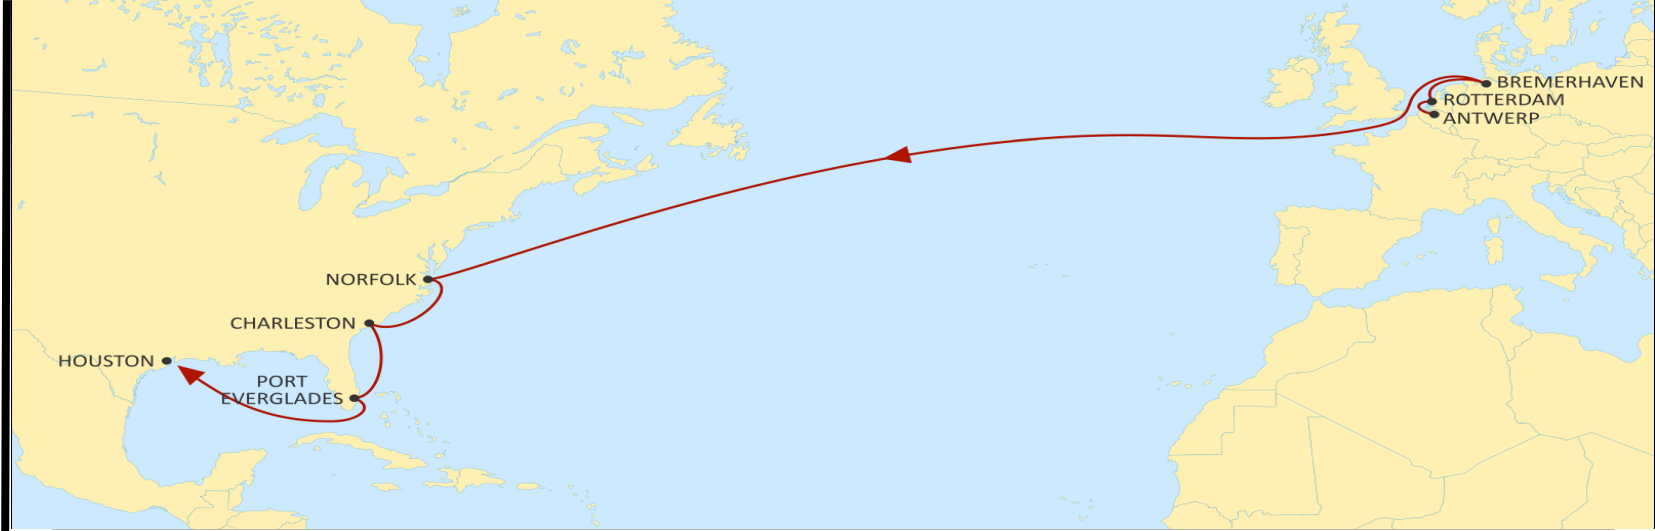

TRANSATLANTIC – NORTH EUROPE NETWORK

MAY 2017

TRANSATLANTIC – NORTH EUROPE OVERVIEW

NEUATL1	NEUATL2	NEUATL3
ANTWERP	BREMERHAVEN	ANTWERP
ROTTERDAM	FELIXSTOWE	FELIXSTOWE
BREMERHAVEN	ANTWERP	ROTTERDAM
	LE HAVRE	BREMERHAVEN
		LE HAVRE
NORFOLK	NEW YORK	CHARLESTON
		SAVANNAH
CHARLESTON	BALTIMORE	FREEPORT
PORT EVERGLADES	NORFOLK	VERACRUZ
HOUSTON	SAVANNAH	ALTAMIRA
NORFOLK	NEW YORK	NEW ORLEANS
		MOBILE
		FREEPORT
		SAVANNAH
		CHARLESTON

TRANSATLANTIC NORTH EUROPE

NEUATL1

WESTBOUND

- Faster transit times from all North European ports to Houston.
- Faster transit times from Bremerhaven to Norfolk.
- USA Flag vessels.

	NORFOLK	CHARLESTON	PORT EVERGLADES	HOUSTON
ANTWERP	12	14	16	19
ROTTERDAM	10	12	14	17
BREMERHAVEN	9	11	13	16

	NEW YORK	BALTIMORE	NORFOLK	SAVANNAH
BREMERHAVEN	13	15	17	21
FELIXSTOWE	11	14	15	19
ANTWERP	9	12	13	17
LE HAVRE	7	10	11	15

TRANSATLANTIC NORTH EUROPE

NEUATL3

WESTBOUND

- Faster transit times from North West Continent ports to New Orleans & Mobile.

	BREMERHAVEN	FELIXSTOWE	ANTWERP	LE HAVRE
BALTIMORE	17	19	20	23
NORFOLK	15	17	19	21
SAVANNAH	12	14	16	18
NEW YORK	9	11	12	15

TRANSATLANTIC NORTH EUROPE

NEUATL3

EASTBOUND

- Market leading transit times ex USA South Atlantic ports
- Excellent US Gulf coverage with Fast transit times