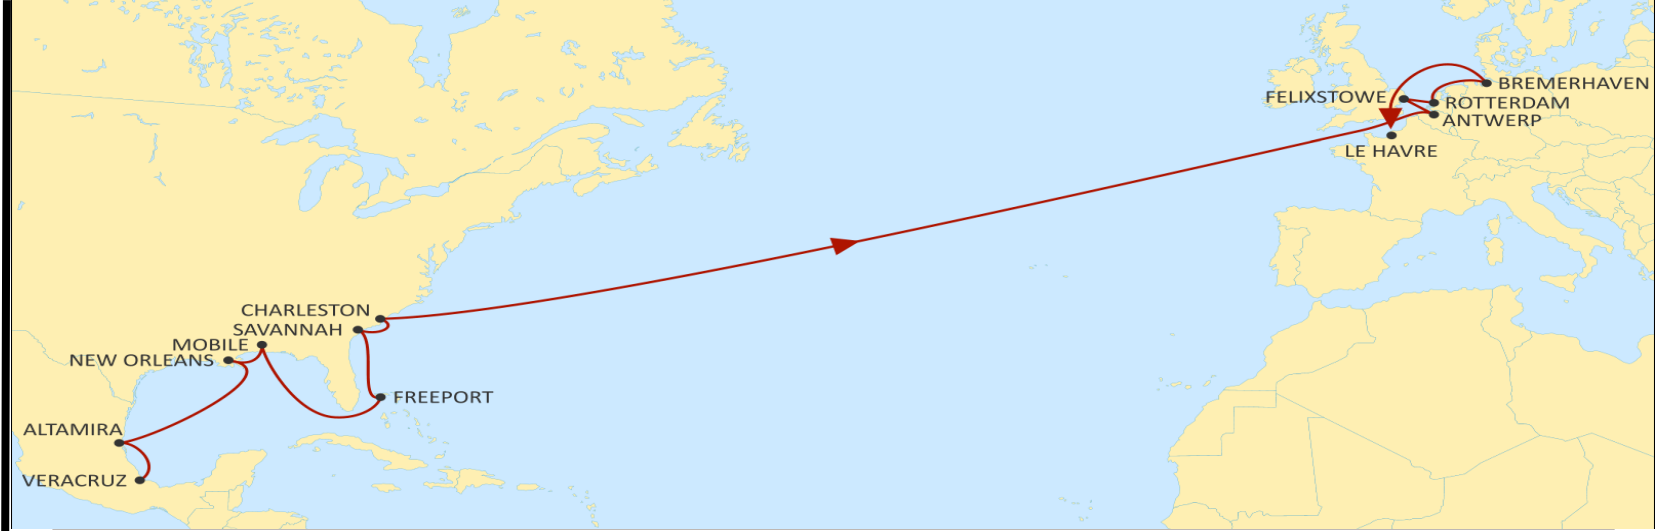

TRANSATLANTIC NORTH EUROPE

NEUATL1

EASTBOUND

- Market-leading transit times from Houston and Norfolk
- Direct call from Port Everglades.
- 2nd Charleston loading option on the network

	ANTWERP	ROTTERDAM	BREMERHAVEN
CHARLESTON	19	21	22
PORT EVERGLADES	17	19	20
HOUSTON	13	15	16
NORFOLK	8	10	12

TRANSATLANTIC NORTH EUROPE

NEUATL2

EASTBOUND

- New call from Wilmington
- Additional Eastbound call from Savannah
- Market leading transit times ex USA East Coast
- 2M network supplemented with additional Eastbound calls from Boston, Philadelphia and Jacksonville

	BREMERHAVEN	FELIXSTOWE	ANTWERP	LE HAVRE
BALTIMORE	17	19	20	23
NORFOLK	15	17	19	21
SAVANNAH	12	14	16	18
NEW YORK	9	11	12	15

TRANSATLANTIC NORTH EUROPE

NEUATL3

EASTBOUND

- Market leading transit times ex USA South Atlantic ports
- Excellent US Gulf coverage with Fast transit times

	ANTWERP	FELIXSTOWE	ROTTERDAM	BREMERHAVEN	LE HAVRE
VERACRUZ	24	26	27	30	32
ALTAMIRA	22	24	25	27	30
NEW ORLEANS	19	21	22	24	27
MOBILE	17	19	20	22	25
FREEPORT	13	15	16	18	21
SAVANNAH	11	13	14	16	19
CHARLESTON	10	12	13	15	18