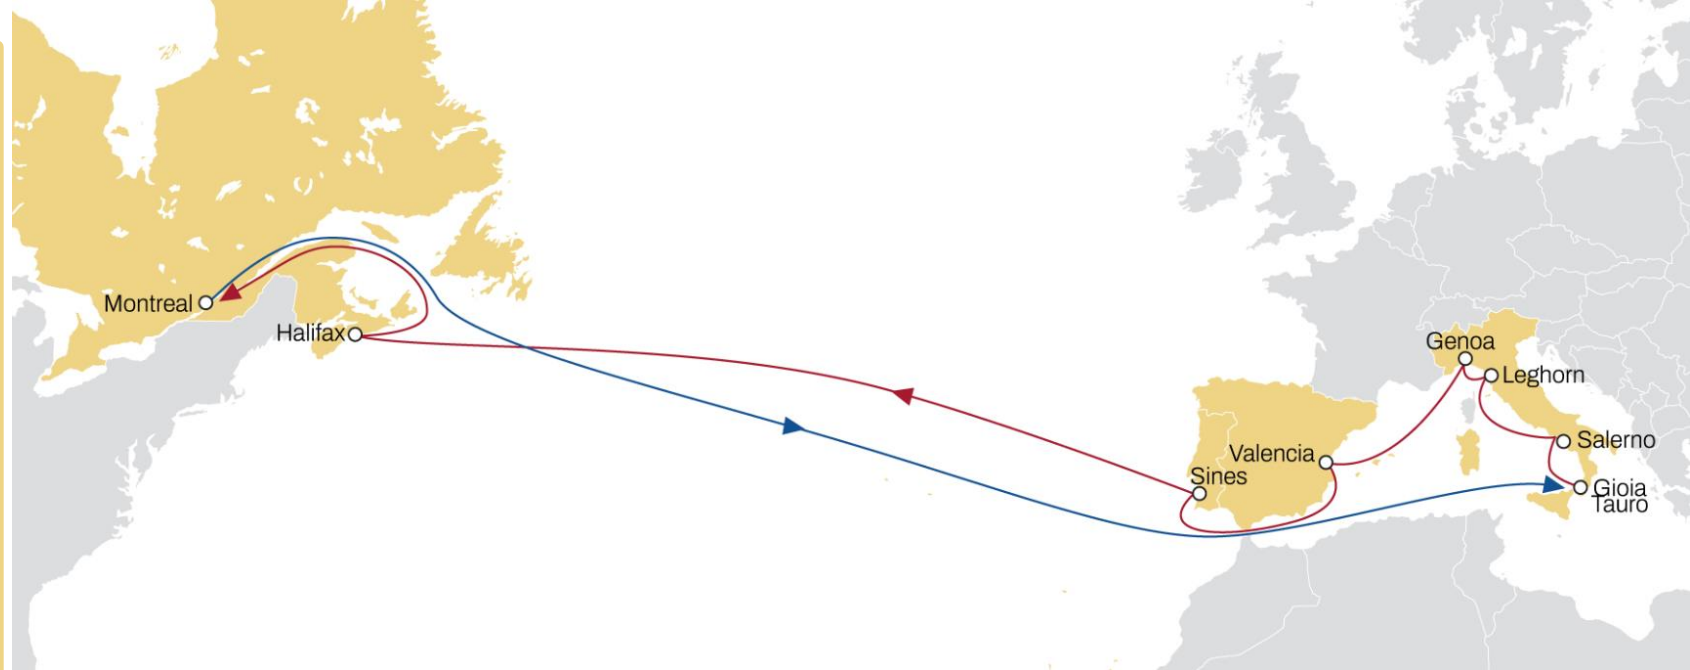

### WESTBOUND

- MSC Standalone Service
- Weekly Sailings
- Exclusive all water service from Med to Canada West Coast

Transit Time	Arrival
Departure	Vancouver
Gioia Tauro	52
Civitavecchia	49
Fos-sur-Mer	46
La Spezia	43
Barcelona	41
Valencia	39
Sines	35

## ITALY, SPAIN & PORTUGAL TO CANADA

### WESTBOUND

- MSC standalone service
- Weekly sailings
- Market leading service ex Italy, Spain and Portugal to Canada

Transit Time	Arrival	
	Halifax	Montreal
Departure		
Gioia Tauro	22	25
Salerno	20	23
Leghorn	18	21
Genoa	16	19
Valencia	13	16
Sines	10	13

## NWC TO CANADA

**WESTBOUND**

- Weekly Sailings
- NWC to Montreal extensive coverage service
- Liverpool and Le Havre to Montreal faster connection

Transit Time	Arrival
<b>Departure</b>	<b>Montreal</b>
<b>Antwerp</b>	15
<b>Bremerhaven</b>	13
<b>Le Havre</b>	11
<b>Liverpool</b>	9