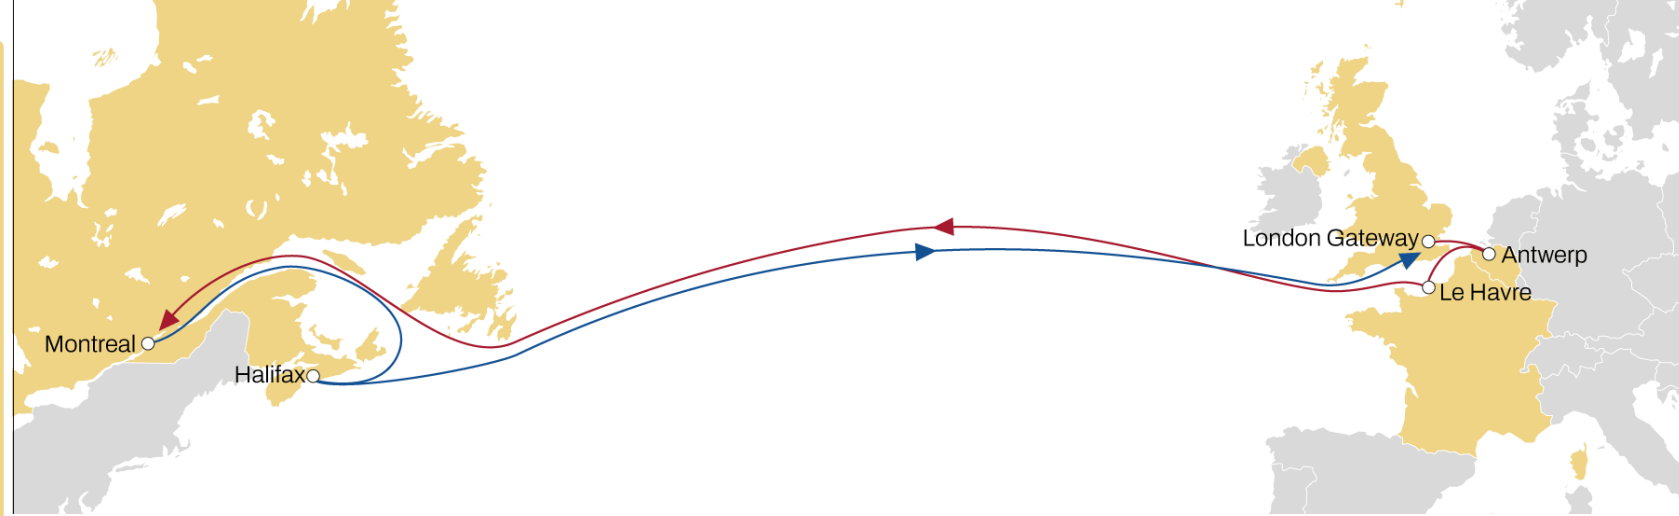

CANADA EXPRESS

NORTH EUROPE TO CANADA

WESTBOUND

- MSC standalone service
- Weekly sailings
- Exclusive connection ex London Gateway to Montreal

Transit Time	Arrival
Departure	Montreal
London Gateway	11
Antwerp	10
Le Havre	8

Note: Transit times are indicative and subject to change, please visit [msc.com](https://www.msc.com)

© Copyright MSC Mediterranean Shipping Company SA

To ensure you have the latest version of our flyers, please [register online](#) to get the latest updates as soon as they're available.