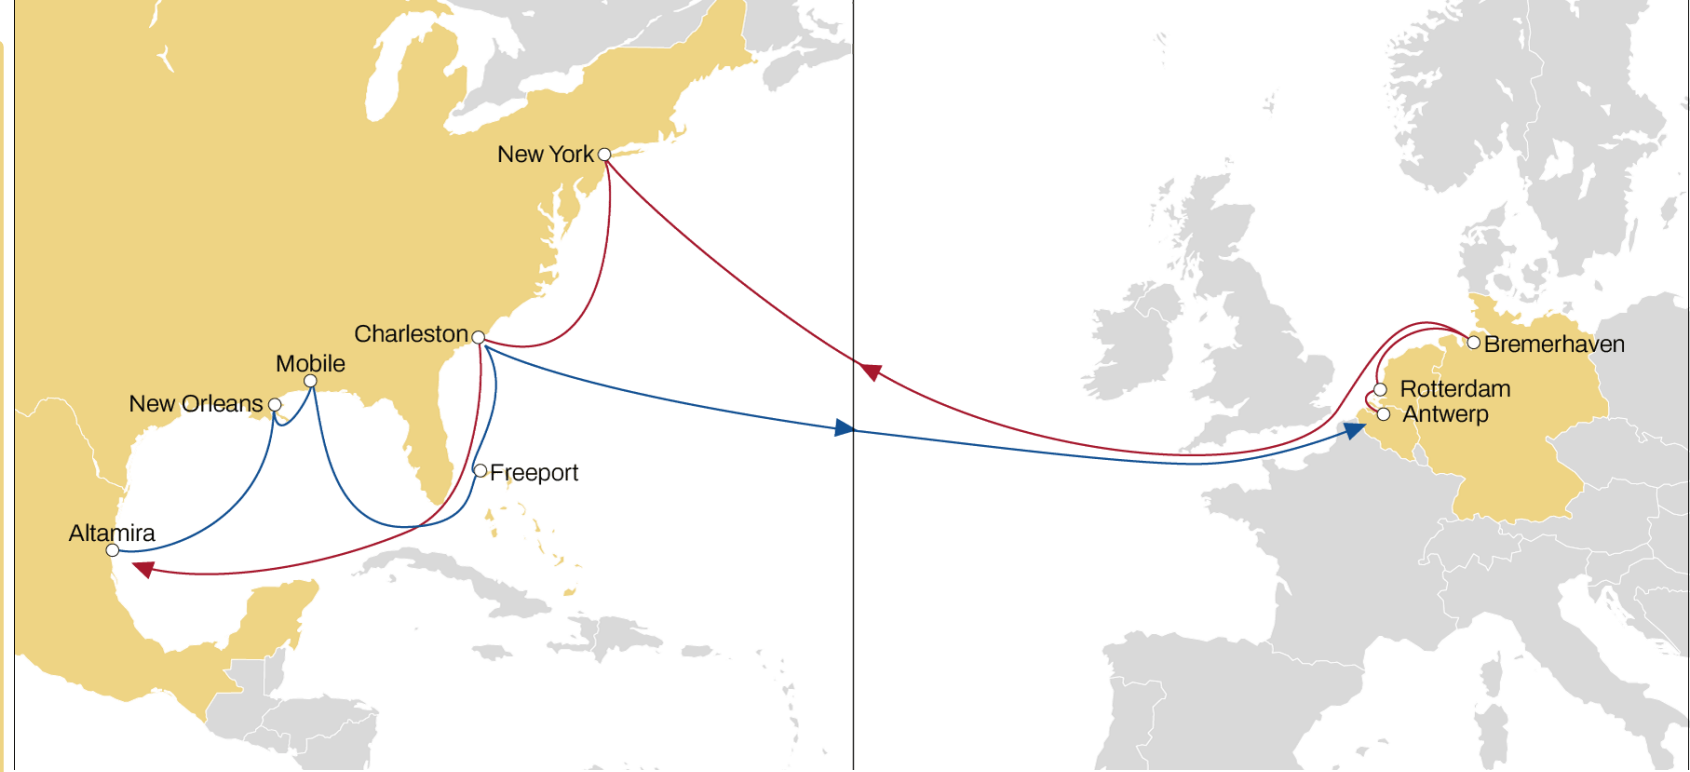

### WESTBOUND

- MSC standalone service
- Weekly Sailings
- Dedicated Express Mexico service connecting Germany and Belgium with Altamira and Veracruz directly

Transit Time	Arrival	
	Veracruz	Altamira
Departure		
Antwerp	17	19
Bremerhaven	15	17

## NWC TO USA

### WESTBOUND

- 2M VSA
- Weekly Sailings
- 7 Vessels
  
- Most competitive transit time from Germany to New York & Charleston with extensive Gulf coverage

Transit Time	Arrival				
Departure	New York	Charleston	Altamira	New Orleans	Mobile
Antwerp	14	17	23	27	29
Rotterdam	12	15	21	25	27
Bremerhaven	10	13	19	23	25

## WEST MED TO NORTH AMERICA PACIFIC