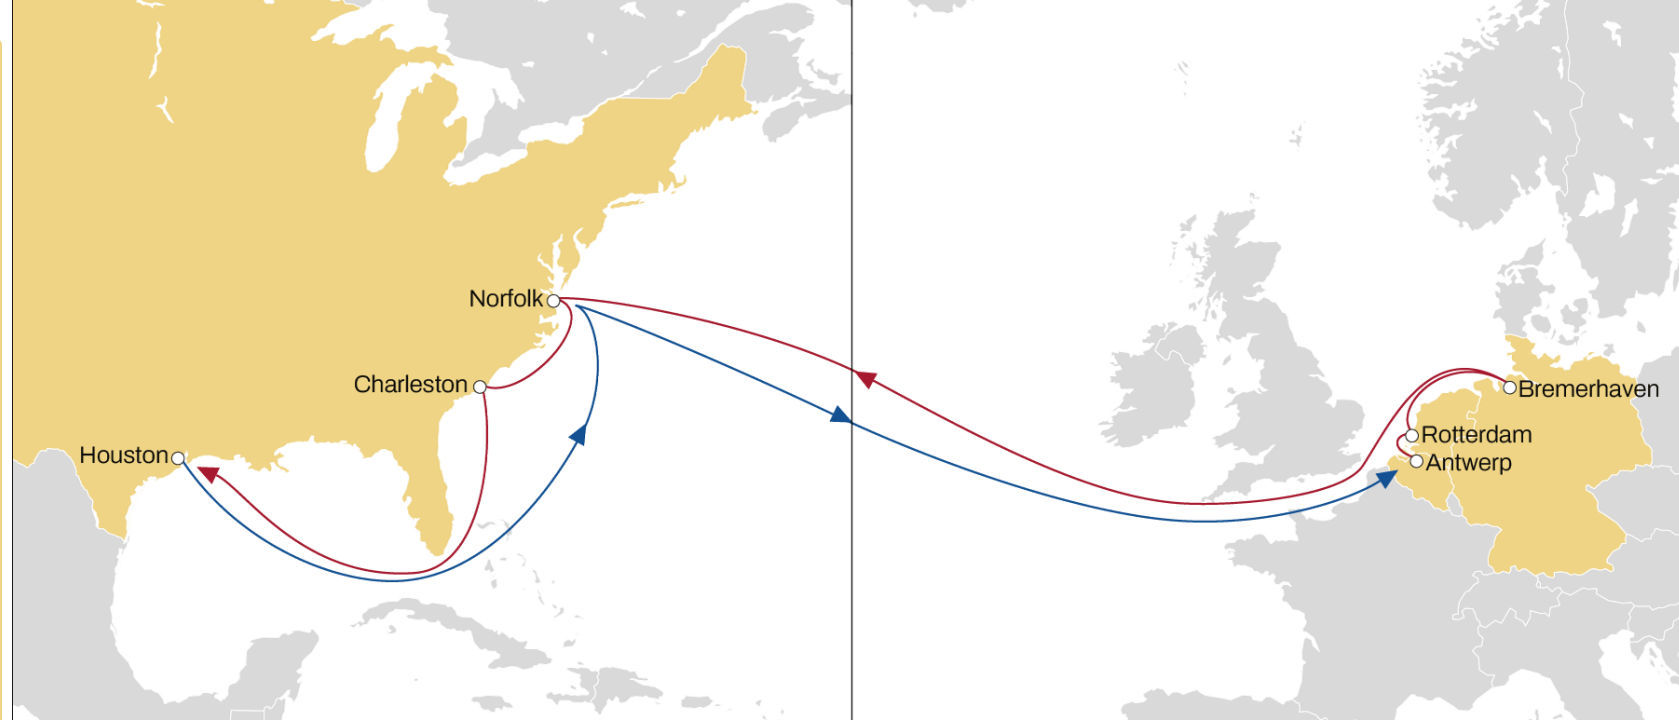

NEUATL1

NWC TO USA

WESTBOUND

- 2M VSA
- US flag service
- Weekly Sailings
- Faster transit times from Germany to Norfolk and Mid – West

Transit Time	Arrival		
Departure	Norfolk	Charleston	Houston
Antwerp	15	17	23
Rotterdam	13	15	21
Bremerhaven	11	13	19

Note: Transit times are indicative and subject to change, please visit [msc.com](https://www.msc.com)

© Copyright MSC Mediterranean Shipping Company SA

To ensure you have the latest version of our flyers, please [register online](#) to get the latest updates as soon as they're available.