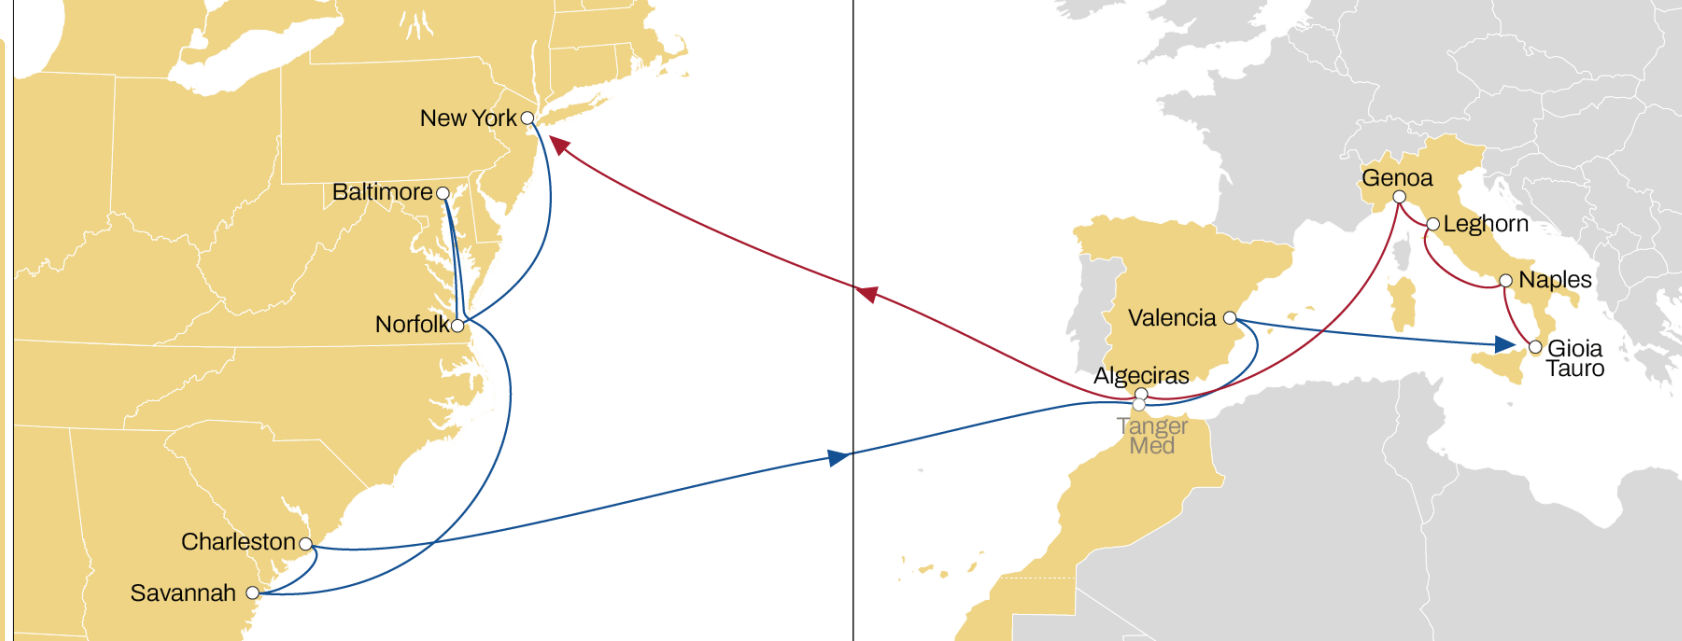

# TÜRKIYE/WMED TO USA EAST COAST

**WESTBOUND**

- MSC standalone service
- Weekly sailings
- Extensive and exclusive network from FOS TO USA East Coast
- Exclusive direct service from Valencia to USEC

Transit Time	Arrival					
	Departure	Boston	New York	Philadelphia	Norfolk	Savannah
<b>Tekirdag</b>		24	26	29	31	33
<b>Gebze</b>		20	22	25	27	29
<b>Aliaga</b>		21	23	26	28	30
<b>Haifa</b>		18	20	23	25	27
<b>FOS</b>		13	15	18	20	22
<b>Valencia</b>		10	12	15	17	19
<b>Sines</b>		7	9	12	14	16

## WEST MED TO USA NATL

**WESTBOUND**

- 2M VSA
- Weekly Sailings
- 7 Vessels
- Faster transit time from Italy to USA East coast
- Extensive Coverage with the exclusive Baltimore call from Med area

Transit Time	Arrival					
	Departure	New York	Norfolk	Baltimore	Savannah	Charleston
<b>Gioia Tauro</b>		21	24	25	28	30
<b>Naples</b>		18	21	22	25	27
<b>Leghorn</b>		15	18	19	22	24
<b>Genoa</b>		13	16	17	20	22
<b>Algeciras</b>		9	12	13	16	18

## WEST MED TO NORTH AMERICA PACIFIC

### WESTBOUND

- 2M VSA
- Weekly Sailings
- 7 Vessels
  
- Most competitive transit time from Germany to New York & Charleston with extensive Gulf coverage

Transit Time	Arrival				
Departure	New York	Charleston	Altamira	New Orleans	Mobile
Antwerp	14	17	23	27	29
Rotterdam	12	15	21	25	27
Bremerhaven	10	13	19	23	25