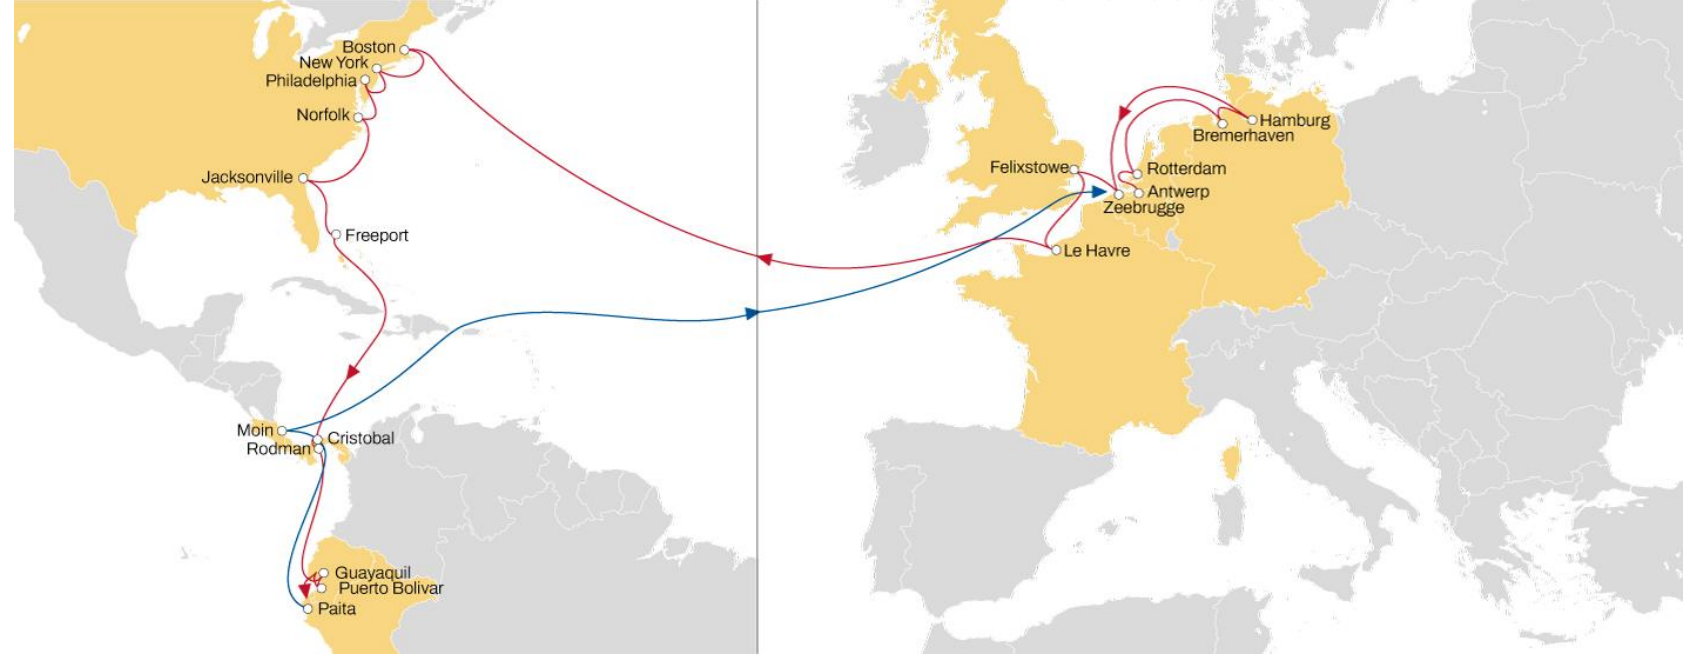

## WEST MED TO NORTH AMERICA PACIFIC

# NORTH EUROPE TO USA AND ECUADOR ECUADOR - NWC - USA

**WESTBOUND**

- Weekly sailings
- Exclusive Philadelphia & Boston service from North Europe
- Felixstowe direct connection to Boston, New York, Philadelphia, Norfolk and Jacksonville

Transit Time	Arrival					
	Departure	Boston	New York	Philadelphia	Norfolk	Jacksonville
Antwerp	16	18	20	22	25	26
Rotterdam	15	17	19	21	24	25
Bremerhaven	13	15	17	20	22	24
Hamburg	12	14	16	19	21	23
Zeebrugge	11	13	15	17	20	21
Felixstowe	10	12	14	16	19	20
Le Havre	8	10	12	14	17	18

### WESTBOUND

- 2M VSA
- Weekly Sailings
- 7 Vessels
  
- Most competitive transit time from Germany to New York & Charleston with extensive Gulf coverage

Transit Time	Arrival				
Departure	New York	Charleston	Altamira	New Orleans	Mobile
Antwerp	14	17	23	27	29
Rotterdam	12	15	21	25	27
Bremerhaven	10	13	19	23	25