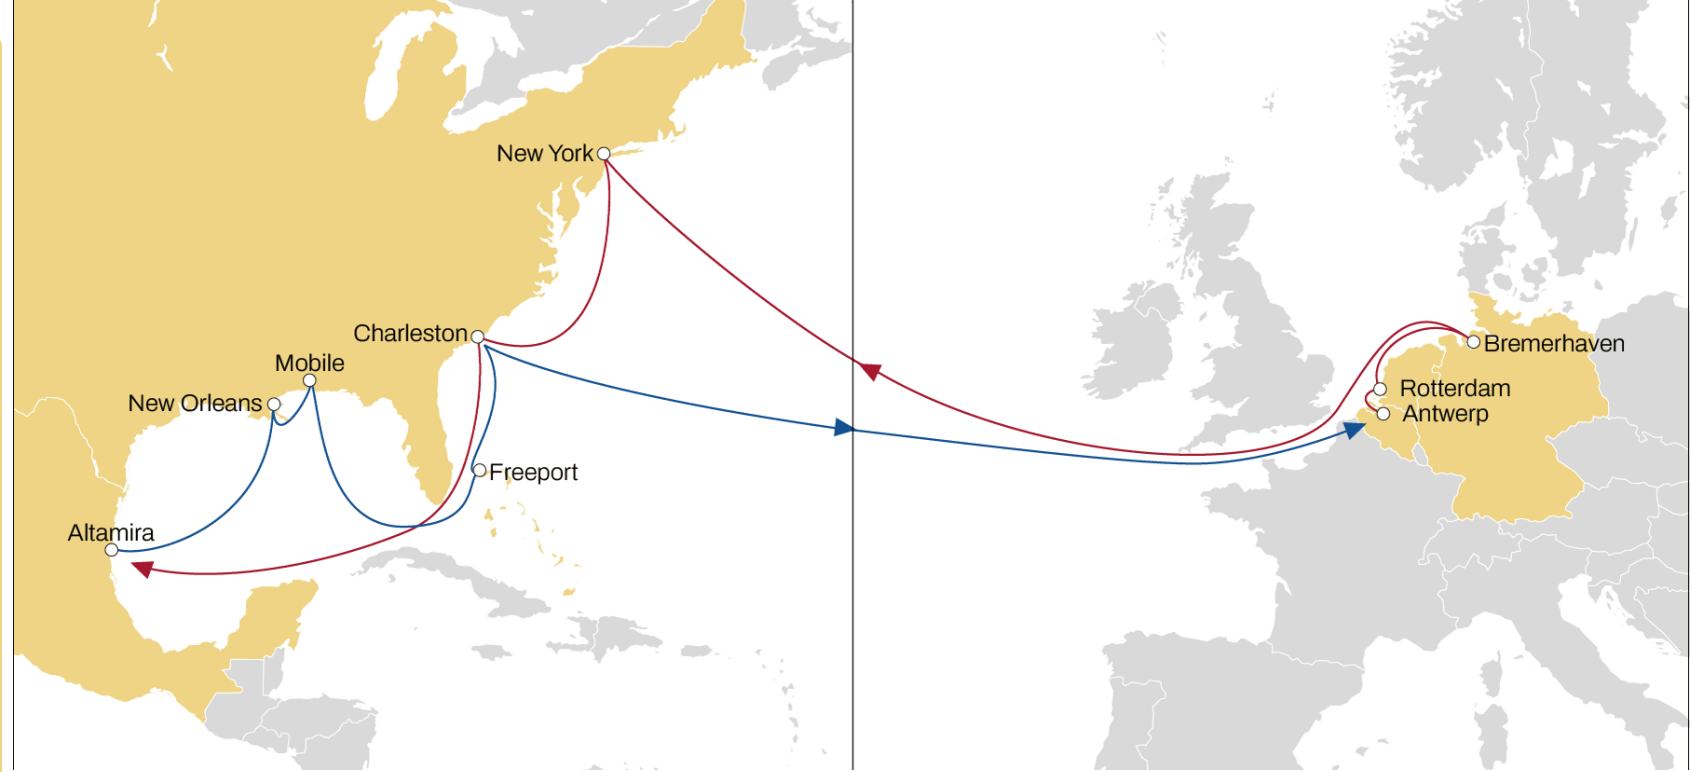

## NWC TO USA

### WESTBOUND

- 2M VSA
- Weekly Sailings
- Best connection and transit time from France (Le Havre) & Antwerp to New York

Transit Time	Arrival				
	Departure	New York	Norfolk	Baltimore	Savannah
Bremerhaven		15	17	19	23
Antwerp		12	14	16	20
Le Havre		10	12	14	18

### WESTBOUND

- 2M VSA
- Weekly Sailings
- 7 Vessels
  
- Most competitive transit time from Germany to New York & Charleston with extensive Gulf coverage

Transit Time	Arrival				
Departure	New York	Charleston	Altamira	New Orleans	Mobile
Antwerp	14	17	23	27	29
Rotterdam	12	15	21	25	27
Bremerhaven	10	13	19	23	25