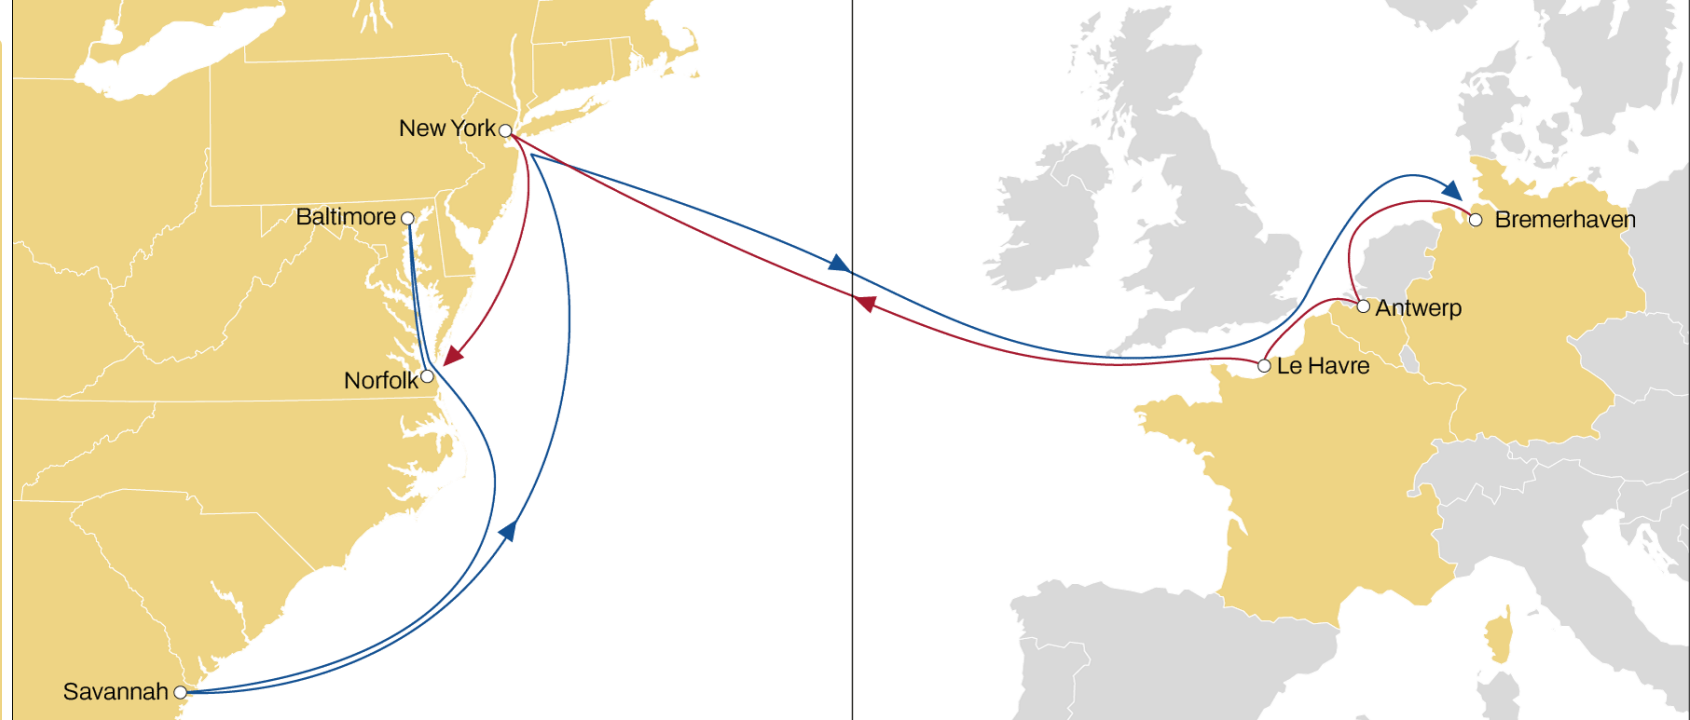

## NWC TO USA

### WESTBOUND

- 2M VSA
- US flag service
- Weekly Sailings
- Faster transit times from Germany to Norfolk and Mid – West

Transit Time	Arrival		
Departure	Norfolk	Charleston	Houston
Antwerp	15	17	23
Rotterdam	13	15	21
Bremerhaven	11	13	19

### WESTBOUND

- 2M VSA
- Weekly Sailings
- Best connection and transit time from France (Le Havre) & Antwerp to New York

Transit Time	Arrival				
	Departure	New York	Norfolk	Baltimore	Savannah
Bremerhaven		15	17	19	23
Antwerp		12	14	16	20
Le Havre		10	12	14	18