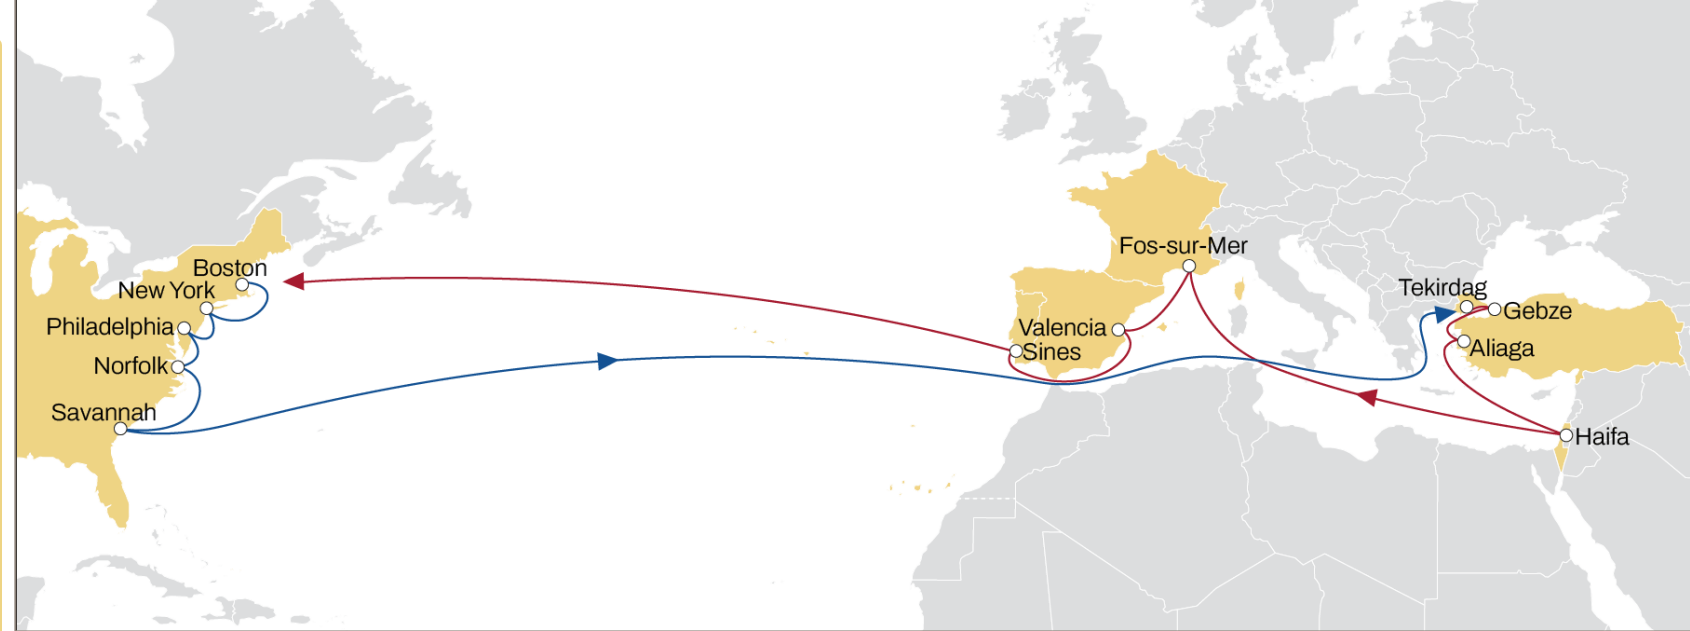

# TÜRKIYE/WMED TO USA EAST COAST

**WESTBOUND**

- MSC standalone service
- Weekly sailings
- Extensive and exclusive network from FOS TO USA East Coast
- Exclusive direct service from Valencia to USEC

Transit Time	Arrival					
	Departure	Boston	New York	Philadelphia	Norfolk	Savannah
<b>Tekirdag</b>		24	26	29	31	33
<b>Gebze</b>		20	22	25	27	29
<b>Aliaga</b>		21	23	26	28	30
<b>Haifa</b>		18	20	23	25	27
<b>FOS</b>		13	15	18	20	22
<b>Valencia</b>		10	12	15	17	19
<b>Sines</b>		7	9	12	14	16

## WEST MED TO USA NATL

**WESTBOUND**

- 2M VSA
- Weekly Sailings
- 7 Vessels
- Faster transit time from Italy to USA East coast
- Extensive Coverage with the exclusive Baltimore call from Med area

Transit Time	Arrival					
	Departure	New York	Norfolk	Baltimore	Savannah	Charleston
<b>Gioia Tauro</b>		21	24	25	28	30
<b>Naples</b>		18	21	22	25	27
<b>Leghorn</b>		15	18	19	22	24
<b>Genoa</b>		13	16	17	20	22
<b>Algeciras</b>		9	12	13	16	18

## WEST MED TO NORTH AMERICA PACIFIC

### WESTBOUND

- 2M VSA
- Weekly Sailings
- 7 Vessels
  
- Most competitive transit time from Germany to New York & Charleston with extensive Gulf coverage

Transit Time	Arrival				
Departure	New York	Charleston	Altamira	New Orleans	Mobile
Antwerp	14	17	23	27	29
Rotterdam	12	15	21	25	27
Bremerhaven	10	13	19	23	25